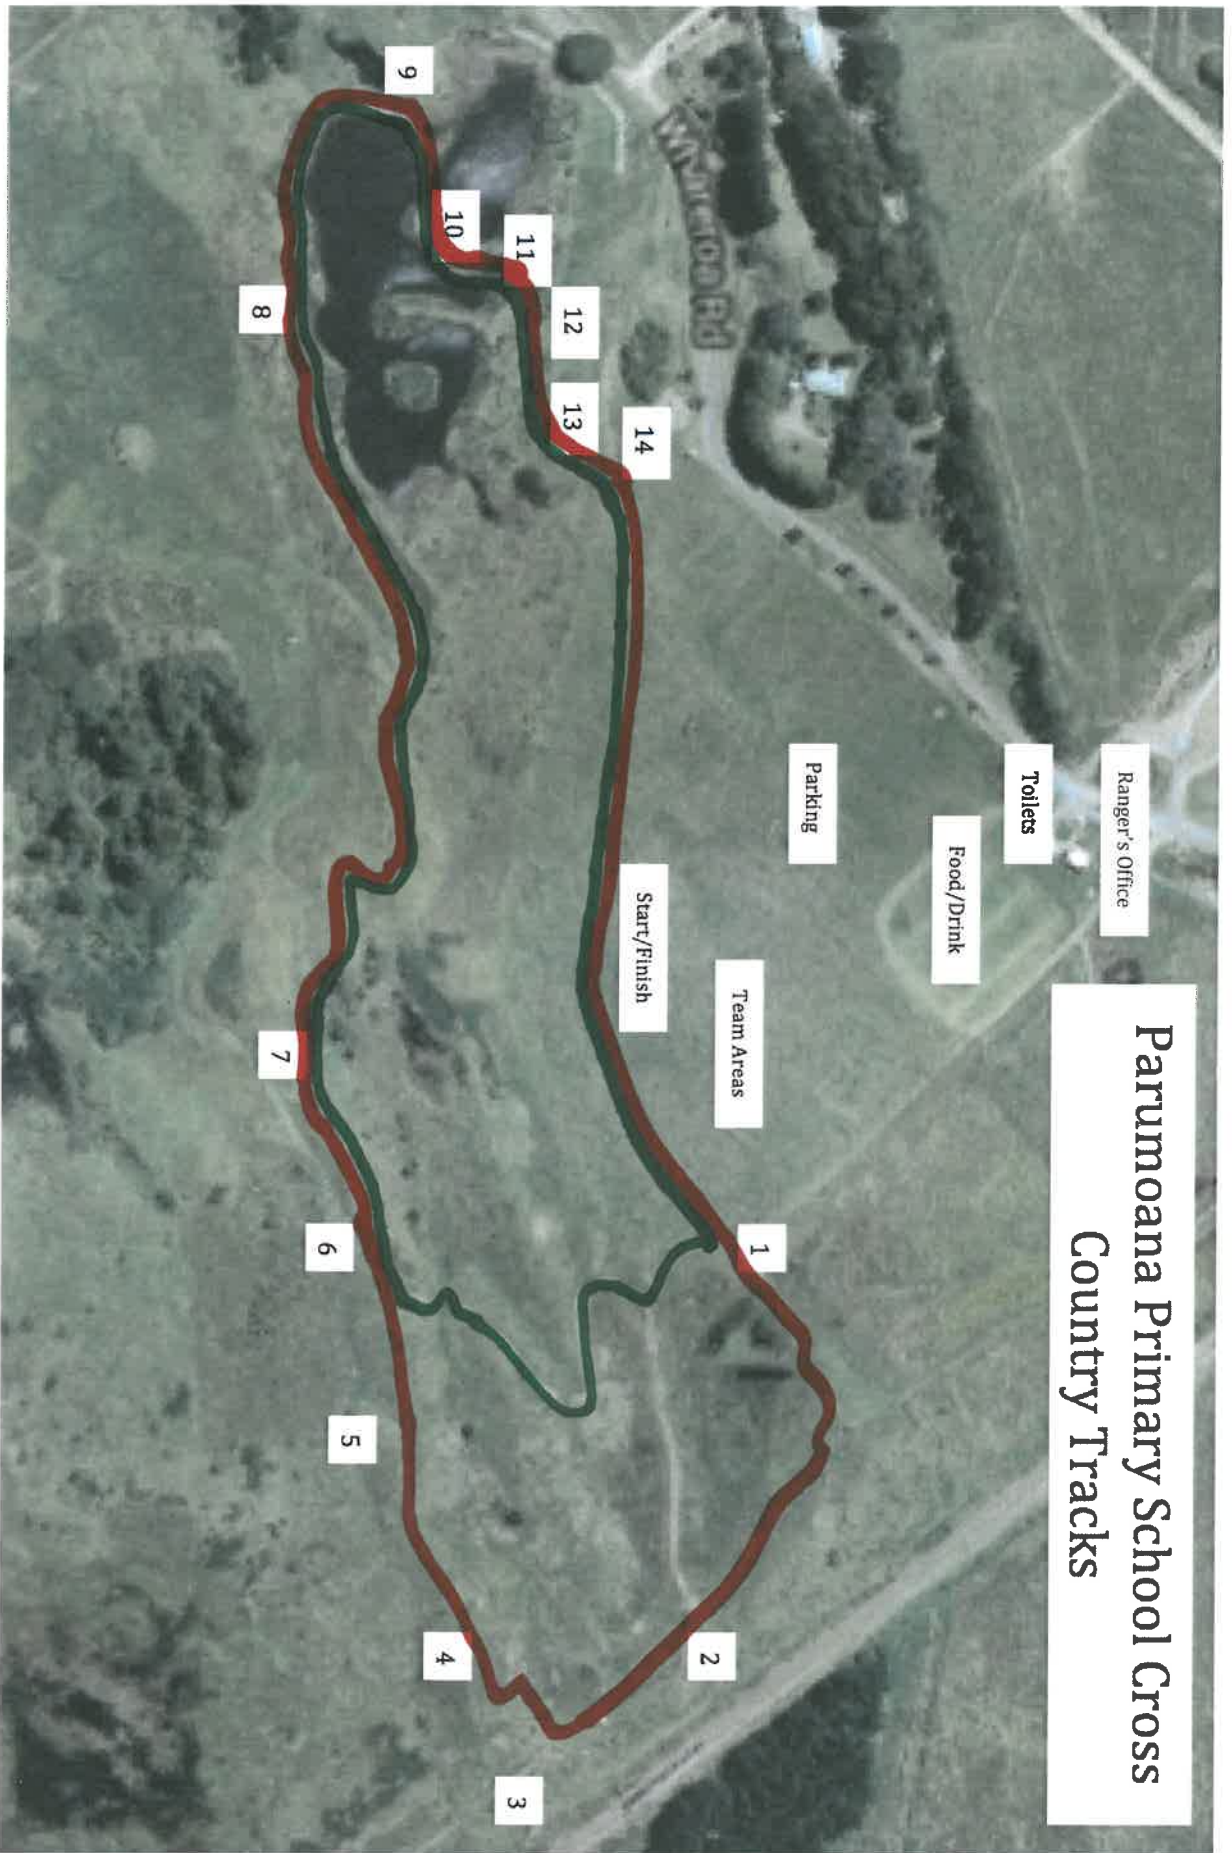

Parumoana Primary School Cross Country Tracks

Queen Elizabeth Park – Mackay’s Crossing, Paekakariki

- | | | |
|--|--------------|------------|
| Course One – Green loop only | 1300m approx | Year 4 |
| Course Two – Red loop only | 1600m approx | Year 5 & 6 |
| Course Three – Red loop followed by green loop | 2900m approx | Year 7 & 8 |