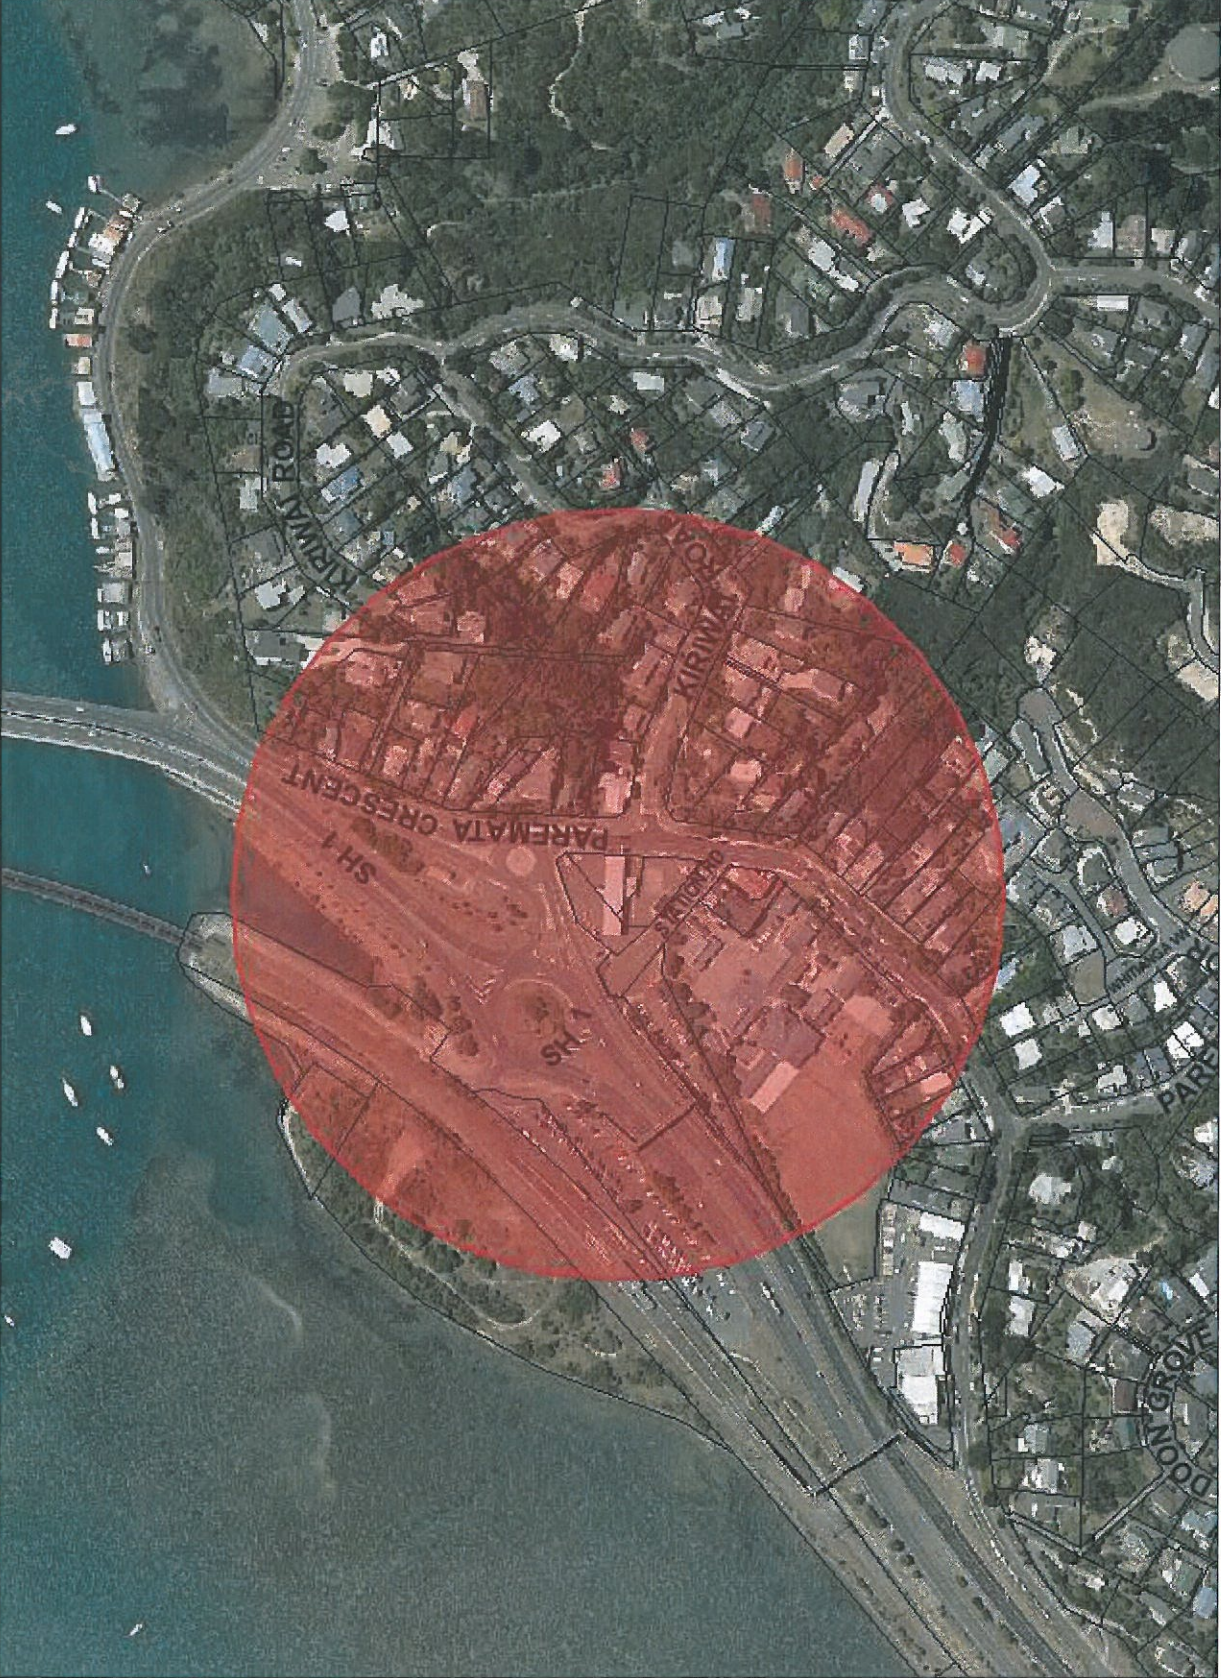

# Map

Created on: 27 September 2012

## LEGEND

- Proclaim\_Property
- Layers
- REGIONAL\_DEM\_5M\_2010
  - High : 254
  - Low : 0

SCALE 1 : 3,984

## DISCLAIMER

Digital cadastral data supplied by SKM. Sourced from Land Information New Zealand. CROWN COPYRIGHT RESERVED.  
The information displayed in the GIS has been taken from Porirua City Council's databases and maps.  
It is made available in good faith but its accuracy or completeness is not guaranteed. If the information is relied on in support of any resource consent application process it should be verified independently.